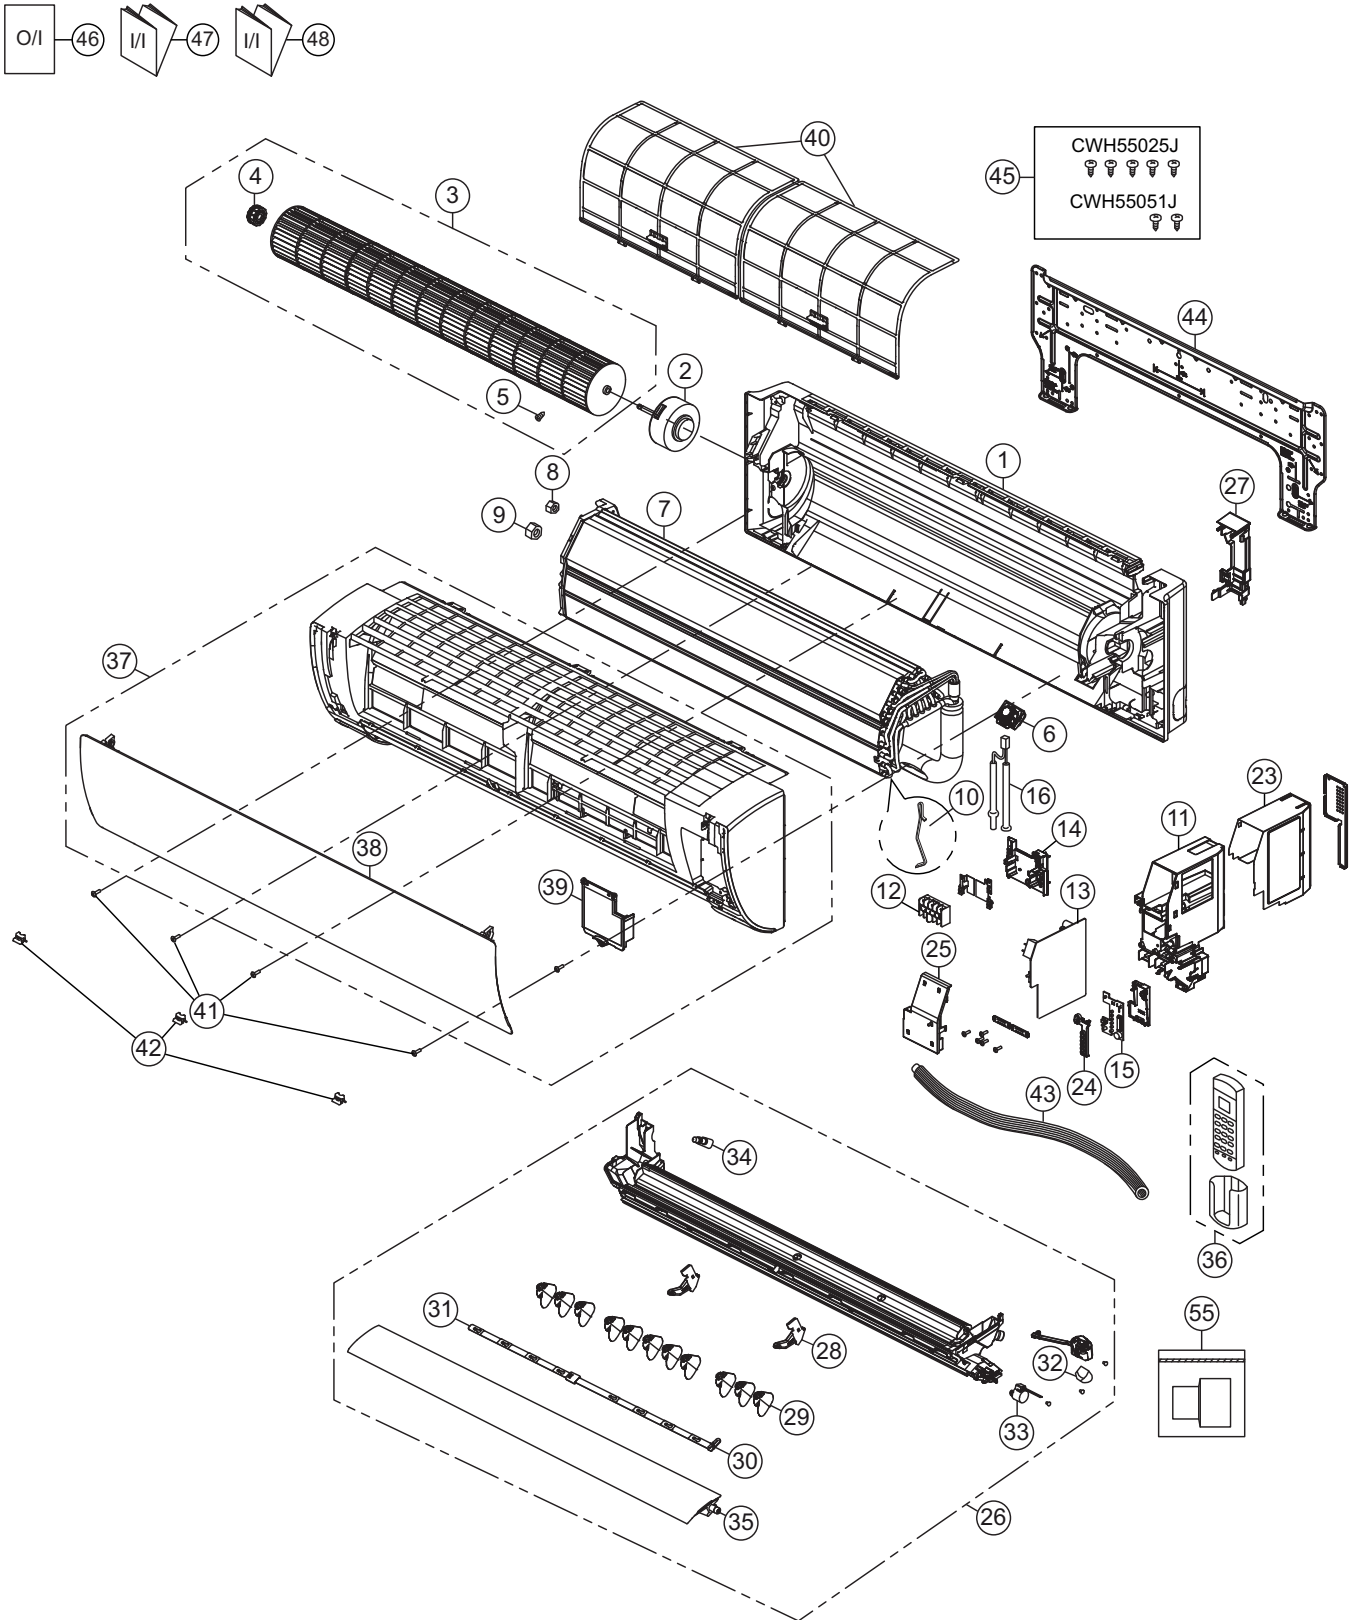

## 21.1.2 CS-RE18SKUA CS-RE24SKUA

**Note**  
 The above exploded view is for the purpose of parts disassembly and replacement.  
 The non-numbered parts are not kept as standard service parts.

SAFETY	REF. NO.	PART NAME & DESCRIPTION	QTY.	CS-RE18SKUA	CS-RE24SKUA	REMARK
	1	CHASSIS COMPLETE	1	CWD50C1637	←	
⚠	2	FAN MOTOR	1	L6CBYYYYL0056	←	O
	3	CROSS - FLOW FAN COMPLETE	1	CWH02C1077	←	
	4	BEARING ASSY	1	CWH64K1010	←	O
	5	SCREW - CROSS - FLOW FAN	1	CWH551146	←	
	6	PARTICULAR PIECE	1	CWD933067	←	
	7	EVAPORATOR	1	ACXB30C01100	CWB30C3967	
	8	FLARE NUT (LIQUID)	1	CWT251048	←	
	9	FLARE NUT (GAS)	1	CWT251032	CWT251033	
	10	CLIP FOR SENSOR	1	CWH32142	←	
	11	CONTROL BOARD CASING	1	CWH102605A	←	
⚠	12	TERMINAL BOARD COMPLETE	1	CWA28C2357	←	O
⚠	13	ELECTRONIC CONTROLLER - MAIN	1	ACXA73C0445	ACXA73C0446	O
	14	PARTICULAR PIECE - TERMINAL	1	CWD933137A	←	
⚠	15	ELECTRONIC CO. (INDICATOR & RECEIVER)	1	ACXA73-02450	←	O
	16	SENSOR COMPLETE	1	CWA50C3228	←	O
	23	CONTROL BOARD TOP COVER	1	ACXH13-00240	←	
	24	INDICATOR HOLDER	1	CWD933406	←	
	25	CONTROL BOARD FRONT COVER CO.	1	CWH13C1333	←	
	26	DISCHARGE GRILLE COMPLETE	1	CWE20C3496	←	
	27	BACK COVER CHASSIS	1	CWD933031B	←	
	28	FULCRUM	2	CWH621138	←	
	29	VERTICAL VANE	11	CWE241374	←	
	30	CONNECTING BAR (R)	1	CWE261257	←	
	31	CONNECTING BAR (L)	1	CWE261258	←	
⚠	32	AIR SWING MOTOR ASS'Y (VERTICAL VANE)	1	CWA98K1024	←	O
⚠	33	AIR SWING MOTOR (BIG H. VANE)	1	CWA981241	←	O
	34	CAP - DRAIN TRAY	1	CWH521259	←	
	35	HORIZONTAL VANE CO.(BIG)	1	CWE24C1392	←	
	36	REMOTE CONTROL COMPLETE	1	ACXA75C00310	←	O
	37	FRONT GRILLE COMPLETE	1	ACXE10C00720	←	O
	38	INTAKE GRILLE COMPLETE	1	CWE22C1888	←	
	39	GRILLE DOOR COMPLETE	1	CWE14C1131	←	
	40	AIR FILTER	2	CWD001283	←	O
	41	SCREW - FRONT GRILLE	3	XTT4+16CFJ	←	
	42	CAP - FRONT GRILLE	3	CWH521227	←	
	43	DRAIN HOSE	1	CWH851173	←	
	44	INSTALLATION PLATE	1	CWH361098	←	
	45	BAG COMPLETE - INSTALLATION SCREW	1	CWH82C1705	←	
	46	OPERATING INSTRUCTION	1	ACXF55-00760	←	
	47	INSTALLATION INSTRUCTION	1	ACXF60-01100	←	
	48	INSTALLATION INSTRUCTION	1	ACXF60-01110	←	
	55	BAG COMPLETE (TUBE CONNECTOR)	1	CWH82C2030	←	