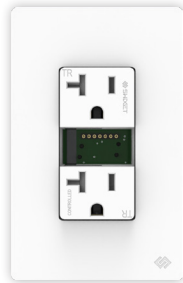

Empower your home to protect you from mould and mildew

WhisperGreen® Select Fan

20/40/60 Timer Control Switch

Temp/Humi/Motion Sensor

Set your fan to turn on automatically when Swidget detects the humidity levels are too high in your bathroom.

SWIDGET PRODUCTS

Wiring Devices

15A Outlet
(R1015SWA)

20A Outlet
(R1020SWA)

On - Off Switch
(S16001WA)

Dimmer
(SD3001WA)

20/40/60 Timer
Control Switch
(S16008WA)

Auxiliary
Control Switch
(S16009WA)