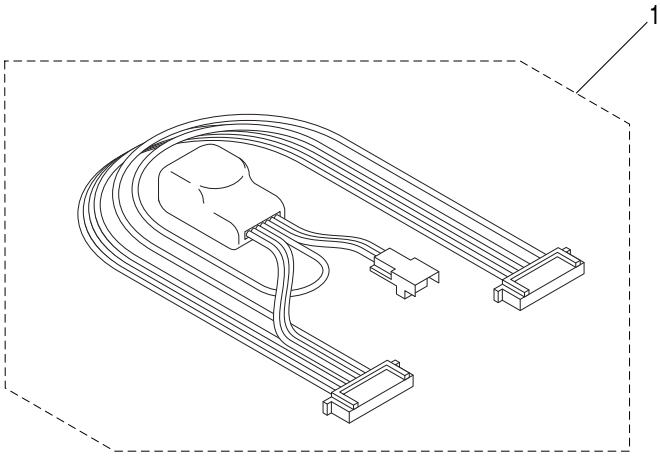

Parts List

**Panasonic**

File No.

Air Conditioner

---

REFERENCE No.PL 706903

— CONTENTS —

	Model No.	Prod.Code	Volt-Phase-Hertz	Country of Origin	Page
CONNECTION KIT	CZ-RC515U	1 852 361 12	-	JP	1
	CZ-RC515UA	1 852 361 13	-	JP	3

CZ-RC515U  
CONNECTION KIT

**ATTENTION!**

To ensure correct parts supply, please let us know the following,

Part No. when you make service parts order:

1.Part No. 2.Description 3.Q'ty 4.Volts-Hz-Ph 5.Product Mode No.

CZ-RC515U  
CONNECTION KIT

KeyNo.	Part No.	Description	Model Number	Q'ty	Reference No.
* 1	CV6233106038	P.C.B. Ass'y	POW-WDC	1	8FA0517236100
	CV6233187907	Construction Notes		1	8526419059000

NOTE: Metal and plastic parts will be supplied basically with necessary heat insulation pads or packing. Each key number with an asterisk (\*) means the recommended service parts.